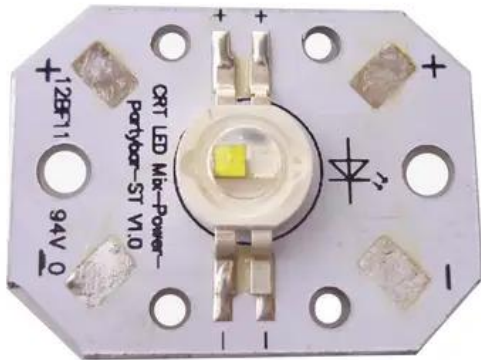

# PCB (LED) BCL 3W LED KLS-Kombo Laser Pro (CRT LED Mix-Power-partyband-ETV1.0)

GTIN: 4026397623536

---