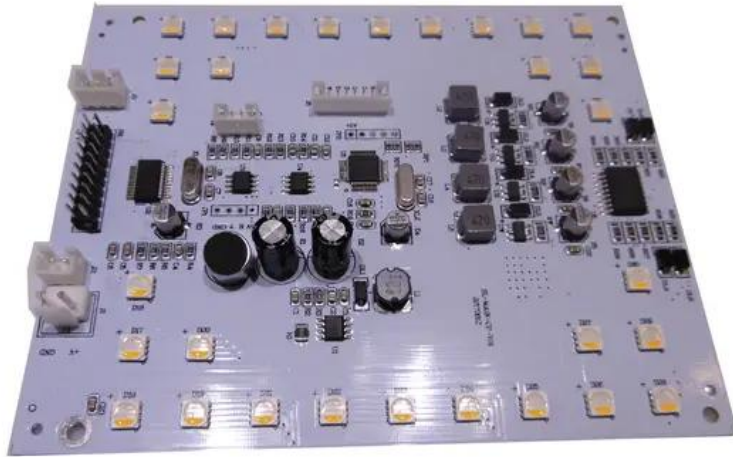

Pcb (LED) AKKU UP-1 Glow QCL Spot Quick DMX (SL-MAIN-CP-V01)

Art. No.: E6509558

GTIN: 4026397628296

Features:

Technical specifications:

Scope of delivery:

Logistic

EAN / GTIN: 4026397628296

Weight: 0,07 kg

Length: 0.14 m

Width: 0.11 m

Height: 0.01 m