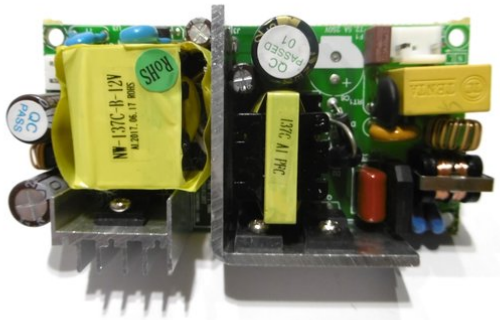

## Pcb (Power supply) LED Laser Derby

Art. No.: E6509560

GTIN: 4026397634235

**List price: 41.23 €**  
incl. 19% VAT.

---

## Pcb (Power supply) LED Laser Derby

Art. No.: E6509560

GTIN: 4026397634235

**Features:**

---