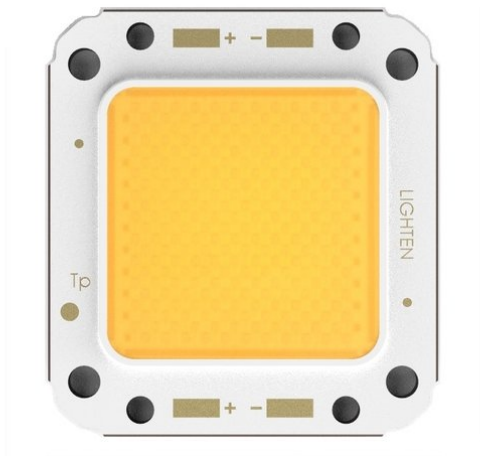

LED COB 100W 3100K LED Profile 100W WW (LTCW1020-100-016)

Art. No.: E6509649
GTIN: 4026397630534

List price: 195.72 €
incl. 19% VAT.

LED COB 100W 3100K LED Profile 100W WW (LTCW1020-100-016)

Art. No.: E6509649
GTIN: 4026397630534