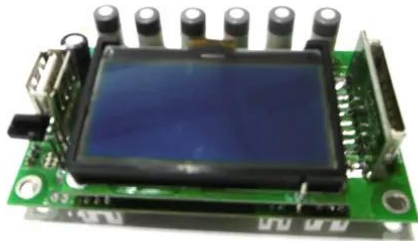

Pcb (Player) RM-1422FX USB (P2H4303A0)

Art. No.: E6509662
GTIN: 4026397630862

Pcb (Player) RM-1422FX USB (P2H4303A0)

Art. No.: E6509662
GTIN: 4026397630862

Features:
