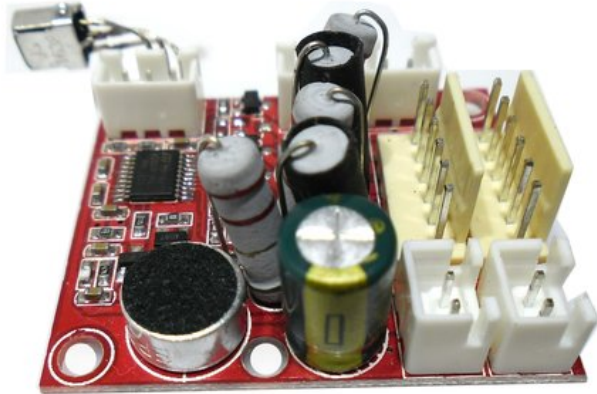

Pcb (Control) AKKU BEL-15 Beam (KH12169)

Art. No.: E6509707

GTIN: 4026397632873

List price: 22.91 €

incl. 19% VAT.

Features:

Technical specifications:

Logistic

EAN / GTIN: 4026397632873

Weight: 0,01 kg

Length: 0.05 m

Width: 0.04 m

Height: 0.02 m