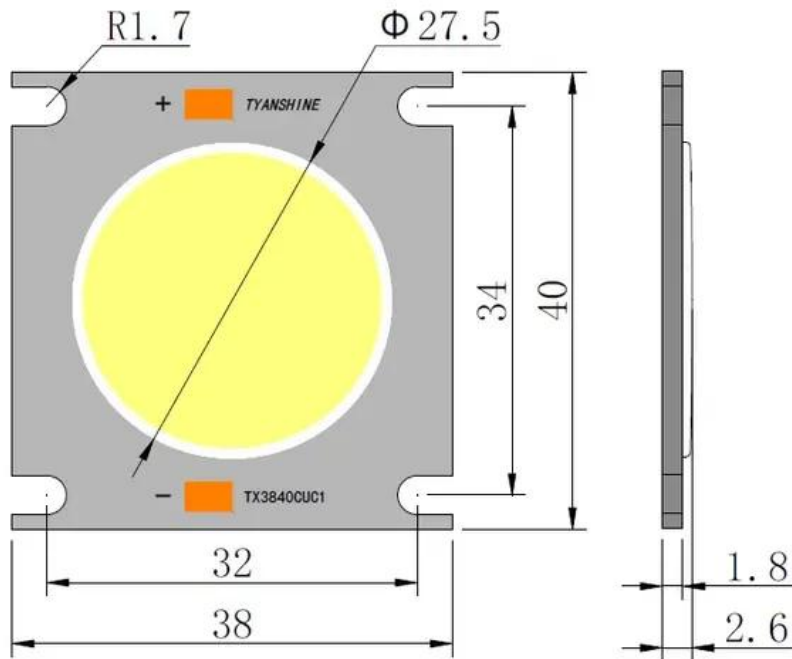

LED COB 150W 3000K LED PFE-120 (TX-3840W150D180CUY-C02AH95)

Art. No.: E6510101

GTIN: 4026397648201

List price: 164.93 €

incl. 19% VAT.

Features:

Technical specifications:

Scope of delivery:

Logistic

EAN / GTIN: 4026397648201

Weight: 0,03 kg

Length: 0.04 m

Width: 0.04 m

Height: 0.01 m