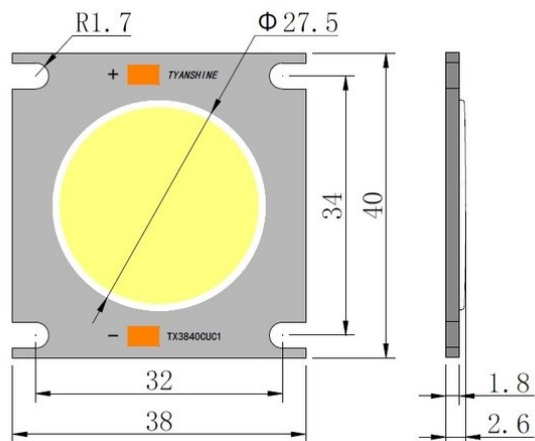

LED COB 150W 3000K LED PFE-120 (TX-3840W150D180CUY-C02AH95)

Art. No.: E6510101
GTIN: 4026397648201

List price: 164.93 €
incl. 19% VAT.

All rights reserved. Subject to change without notice. Errors and omissions excepted.
Illustration only. Actual item may differ from photo.