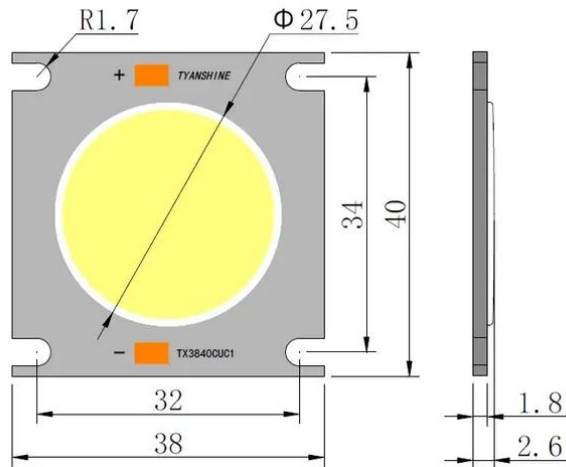

## LED COB 150W 3000K LED PFE-120 (TX-3840W150D180CUY-C02AH95)

Art. No.: E6510101  
GTIN: 4026397648201

**List price: 164.93 €**  
incl. 19% VAT.

---