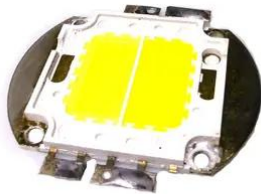

LED COB 100W CW/WW Audience Blinder 4x100W ProLight (DEX- WPL02AV1A-GH)

Art. No.: E6510291
GTIN: 4026397654516

LED COB 100W CW/WW Audience Blinder 4x100W ProLight (DEX- WPL02AV1A-GH)

Art. No.: E6510291
GTIN: 4026397654516