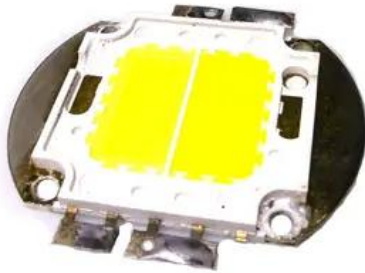

LED COB 100W CW/WW Audience Blinder 4x100W ProLight (DEX-WPL02AW1 A-GH)

EAN: 4026397654516
GTIN: 4026397654516

Features:

Technical specifications:

Weight: 0.03 kg

Scope of delivery:

Logistic

EAN / GTIN: 4026397654516

Weight: 0,03 kg

Length: 0.05 m

Width: 0.06 m

Heigth: 0.00 m