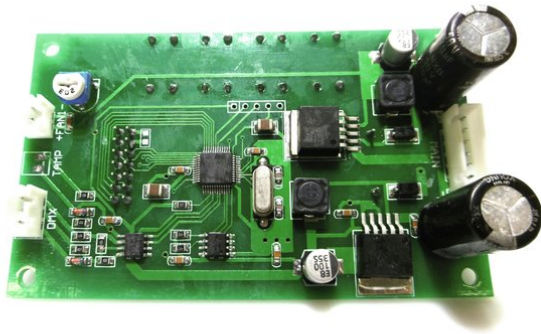

## Pcb (Display) LED PLL-480 CW/WW (PAR64-LED-MAIN V2.0) MAIN 6 pol

**Art. No.: E6510306**  
GTIN: 4026397654929

**List price: 70.69 €**  
incl. 19% VAT.

---

## Pcb (Display) LED PLL-480 CW/WW (PAR64-LED-MAIN V2.0) MAIN 6 pol

**Art. No.: E6510306**  
GTIN: 4026397654929

**Features:**

---