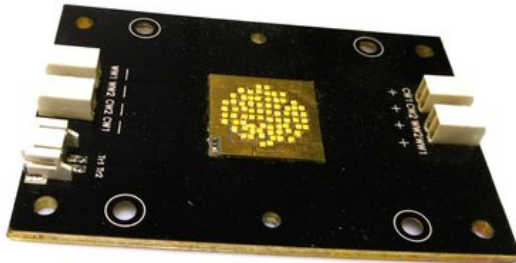

LED COB 250W 2700-6500K LED THA-250F 2700K-6500K (FD-TWW250-00) Art. No.: E6510350

GTIN: 4026397656084

List price: 742.2 €

incl. 19% VAT.

Features:

Technical specifications:

Weight: 110 g

Logistic

EAN / GTIN: 4026397656084

Weight: 0,12 kg

Length: 0.08 m

Width: 0.06 m

Height: 0.03 m