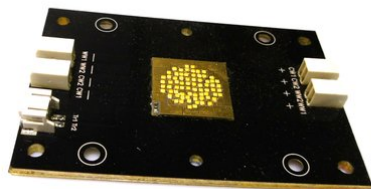

LED COB 250W 2700-6500K LED THA-250F 2700K-6500K (FD- TWW250-00)

Art. No.: E6510350
GTIN: 4026397656084

List price: 742.2 €
incl. 19% VAT.

All rights reserved. Subject to change without notice. Errors and omissions excepted.
Illustration only. Actual item may differ from photo.

LED COB 250W 2700-6500K LED THA-250F 2700K-6500K (FD- TWW250-00)

Art. No.: E6510350
GTIN: 4026397656084

Features:

All rights reserved. Subject to change without notice. Errors and omissions excepted.
Illustration only. Actual item may differ from photo.