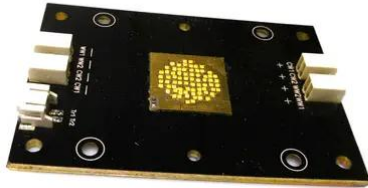

LED COB 250W 2700-6500K LED THA-250F 2700K-6500K (FD- TWW250-00)

Art. No.: E6510350
GTIN: 4026397656084

LED COB 250W 2700-6500K LED THA-250F 2700K-6500K (FD- TWW250-00)

Art. No.: E6510350
GTIN: 4026397656084