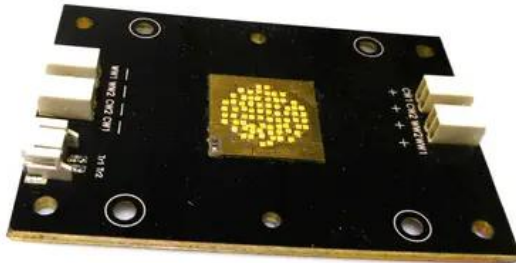

---

**LED COB 250W 2700-6500K LED THA-250F 2700K-6500K (FD-TWW250-00) Art. No.: E6510350**

GTIN: 4026397656084

---

---

**Features:**

---

**Technical specifications:**

Weight: 0.11 kg

---

---

**Scope of delivery:**

---

---

**Logistic**

EAN / GTIN: 4026397656084

Weight: 0,12 kg

Length: 0.08 m

Width: 0.06 m

Height: 0.03 m