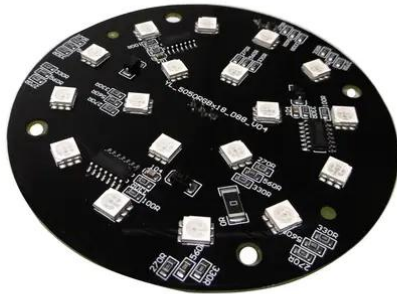

## Pcb (LED) LED Umbrella (YL\_5050RGBx18\_D88\_V04)

**Art. No.: E6510356**  
GTIN: 4026397656206

---

## Pcb (LED) LED Umbrella (YL\_5050RGBx18\_D88\_V04)

**Art. No.: E6510356**  
GTIN: 4026397656206

**Features:**

---