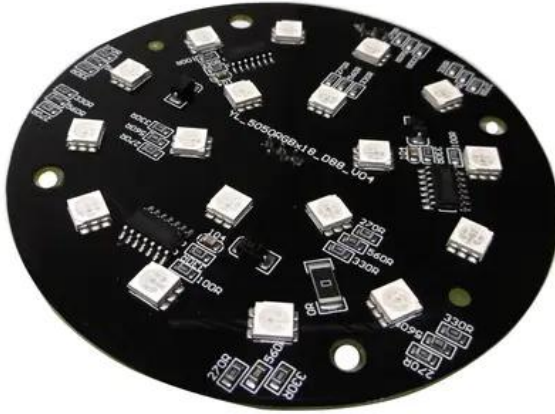

# Pcb (LED) LED Umbrella (YL\_5050RGBx18\_D88\_V04)

Art. No.: E6510356

GTIN: 4026397656206

---

---