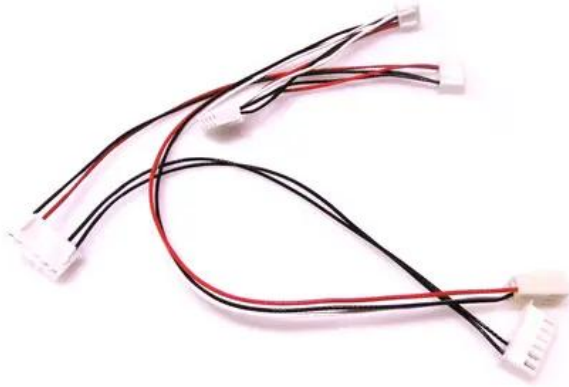

Cable (control) LED Umbrella 95/140

Art. No.: E6510368

GTIN: 4026397657401

Features:

Technical specifications:

Weight: 0.01 kg

Scope of delivery:

Logistic

EAN / GTIN: 4026397657401

Weight: 0,01 kg

Length: 0.10 m

Width: 0.05 m

Height: 0.01 m