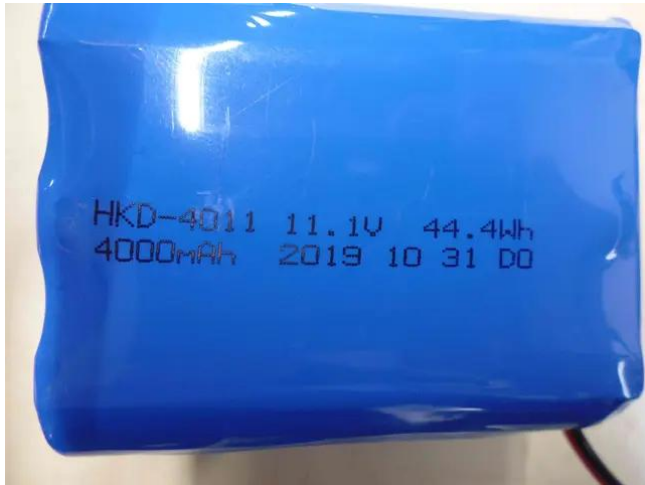

**Battery 11.1V/4000mAh
(HKD-40111) WAMS-08BT MK2 Li-
ion**

Art. No.: E6510488

GTIN: 4026397661026

All rights reserved. Subject to change without notice. Errors and omissions excepted.
Illustration only. Actual item may differ from photo.

**Battery 11.1V/4000mAh
(HKD-40111) WAMS-08BT MK2 Li-
ion**

Art. No.: E6510488

GTIN: 4026397661026

Features:

All rights reserved. Subject to change without notice. Errors and omissions excepted.
Illustration only. Actual item may differ from photo.