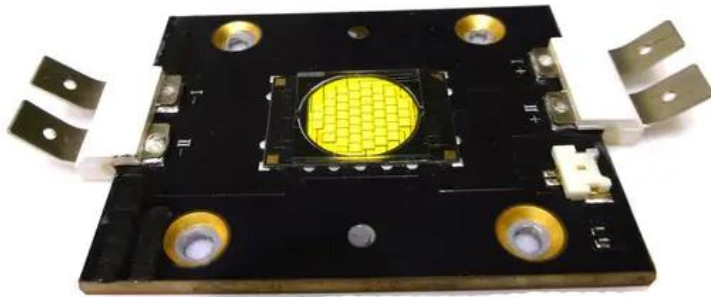

# LED COB 600W CW SL-600 (TX-5266W600FC120)

Art. No.: E6510535

GTIN: 4026397661965

---

**List price: 1115.8 €**

incl. 19% VAT.