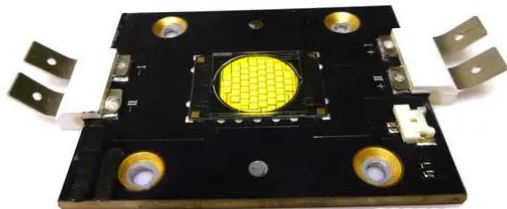

## LED COB 600W CW SL-600 (TX-5266W600FC120)

**Art. No.: E6510535**  
GTIN: 4026397661965

---

## LED COB 600W CW SL-600 (TX-5266W600FC120)

**Art. No.: E6510535**  
GTIN: 4026397661965

**Features:**

---