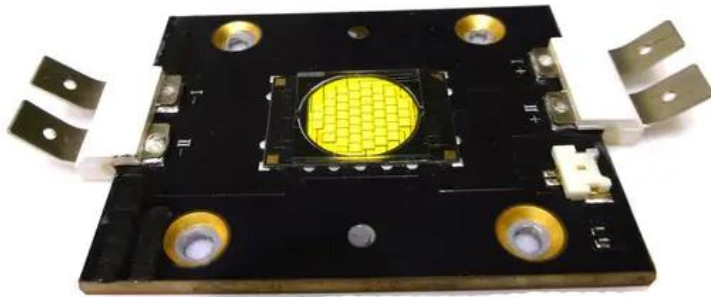

LED COB 600W CW SL-600 (TX-5266W600FC120)

Art. No.: E6510535

GTIN: 4026397661965

Features:

Technical specifications:

Weight: 0.09 kg

Scope of delivery:

Logistic

EAN / GTIN: 4026397661965

Weight: 0,10 kg

Length: 0.09 m

Width: 0.05 m

Heigth: 0.01 m