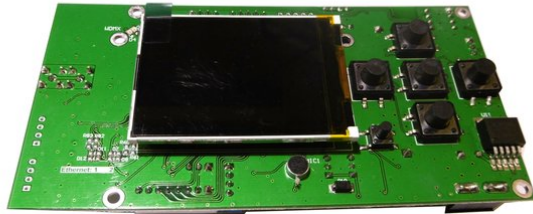

PCB (Display) EYE-7 HCL Zoom LED Moving Head Wash (DISP011D- D)

Art. No.: E6510701
GTIN: 4026397672251

List price: 137.45 €
incl. 19% VAT.

PCB (Display) EYE-7 HCL Zoom LED Moving Head Wash (DISP011D- D)

Art. No.: E6510701
GTIN: 4026397672251