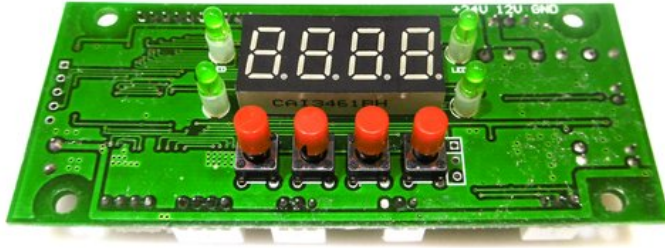

# PCB (Display) LED TMH-46 Moving-Head Wash (X-Y-1135B)

Art. No.: E6510725

GTIN: 4026397673340

---

**List price: 27.49 €**

incl. 19% VAT.

---

## Technical specifications:

Weight: 30 g

---

---