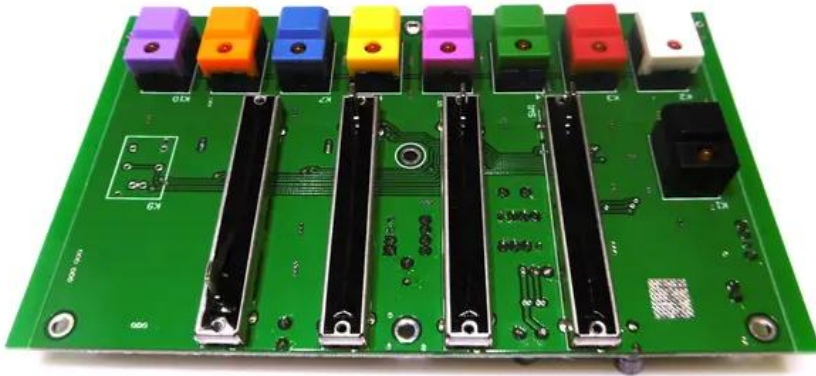

## Pcb (Control panel) SL-600 DMX Seach Light

Art. No.: E6510726

GTIN: 4026397673791

---

**List price: 199.42 €**

incl. 19% VAT.

---