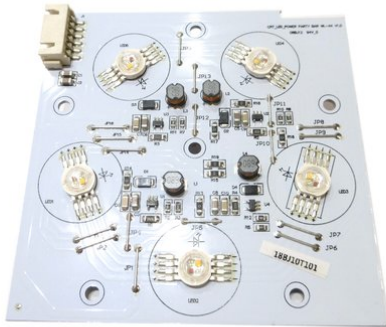

Pcb (LED) LED KLS-902 Next (CRT_LED_POWER PARTY BAR WL-44 V1.0)

Art. No.: E6510772
GTIN: 4026397675528

List price: 16.49 €
incl. 19% VAT.

Pcb (LED) LED KLS-902 Next (CRT_LED_POWER PARTY BAR WL-44 V1.0)

Art. No.: E6510772
GTIN: 4026397675528