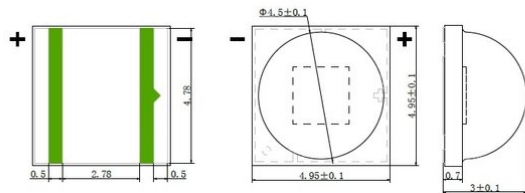

## LED 15W WW LED KLS-60 WW (TX-5050W15FC120)

Art. No.: E6510790  
GTIN: 4026397676617

**List price: 9.33 €**  
incl. 19% VAT.

---