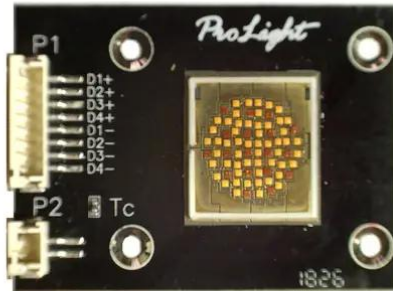

**LED COB 170W WW 3000K/Amber
LED THA-150F ProLight
(PBMM-170FQL-D01CA)**

Art. No.: E6510796
GTIN: 4026397676679

**LED COB 170W WW 3000K/Amber
LED THA-150F ProLight
(PBMM-170FQL-D01CA)**

Art. No.: E6510796
GTIN: 4026397676679