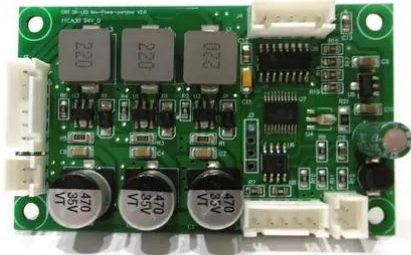

Pcb (Driver/Driver) KLS Scan Next FX (CRT DR-LED MIX PARTYBAR V2.0)

Art. No.: E6510889

GTIN: 4026397698046

Pcb (Driver/Driver) KLS Scan Next FX (CRT DR-LED MIX PARTYBAR V2.0)

Art. No.: E6510889

GTIN: 4026397698046