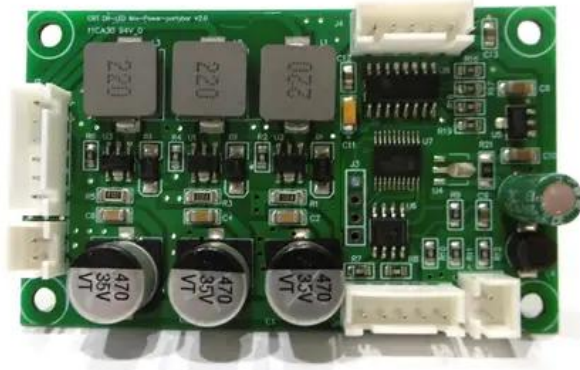

---

**Pcb (Driver/Derby) KLS Scan Next FX (CRT DR-LED MIX PARTYBAR V2.0) Art. No.: E6510889**

GTIN: 4026397698046

---

---

**Features:**

---

**Technical specifications:**

Weight: 0.03 kg

---

---

**Scope of delivery:**

---

---

**Logistic**

EAN / GTIN: 4026397698046

Weight: 0,03 kg

Length: 0.07 m

Width: 0.04 m

Height: 0.01 m