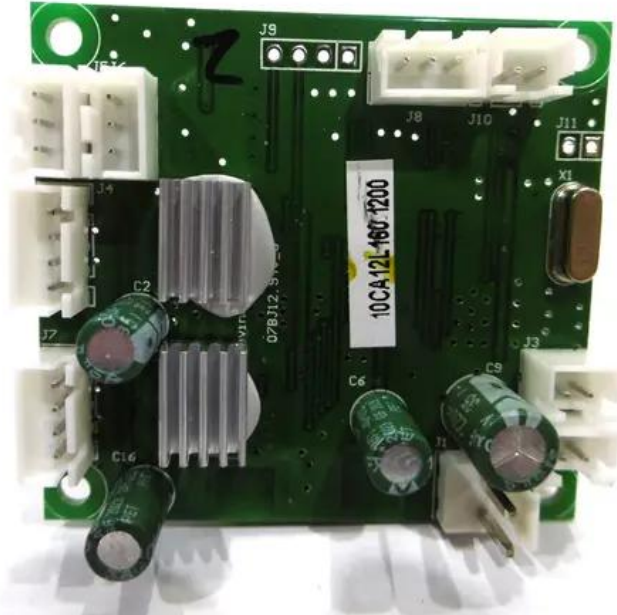

---

**Pcb (Driver/Mirror) KLS Scan Next FX (CRT\_MB\_Moving\_GigBar 3 V1.1/07Bd.12)**

Art. No.: E6510895  
GTIN: 4026397698138

---

**List price: 76.55 €**

incl. 19% VAT.

**Features:**

---

**Technical specifications:**

---

Weight: 0.02 kg

---

**Scope of delivery:**

---

**Logistic**

---

EAN / GTIN: 4026397698138

Weight: 0,02 kg

Length: 0.06 m

Width: 0.06 m

Height: 0.02 m