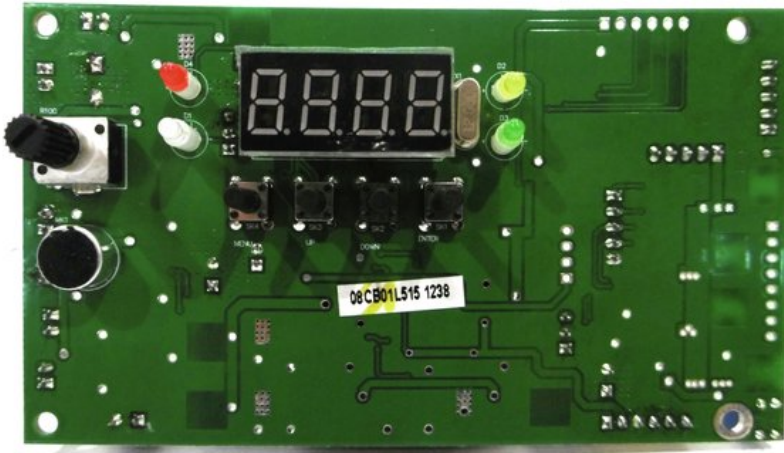

Pcb (Control) Laser Derby MK2

Art. No.: E6510915

GTIN: 4026397698107

List price: 26.2 €

incl. 19% VAT.

Features:

Technical specifications:

Weight:	50 g
---------	------

Logistic

EAN / GTIN: 4026397698107

Weight: 0,05 kg

Length: 0.12 m

Width: 0.07 m

Height: 0.04 m