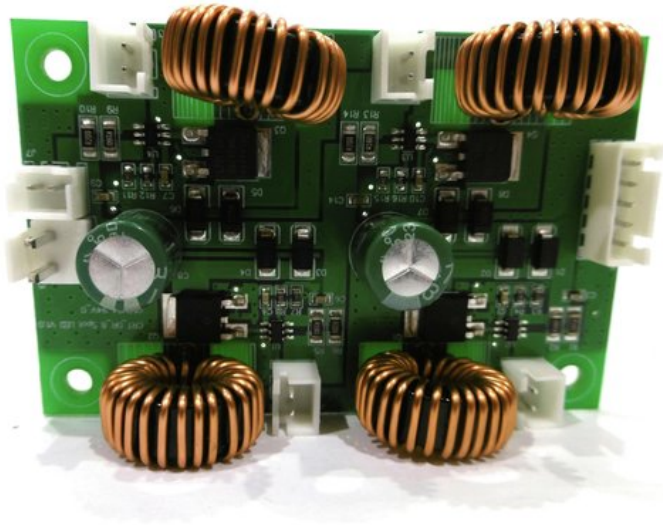

Pcb (LED driver) Laser Derby MK2

Art. No.: E6510916

GTIN: 4026397697896

List price: 10.85 €

incl. 19% VAT.

Features:

Technical specifications:

Weight: 60 g

Logistic

EAN / GTIN: 4026397697896

Weight: 0,06 kg

Length: 0.08 m

Width: 0.05 m

Height: 0.02 m