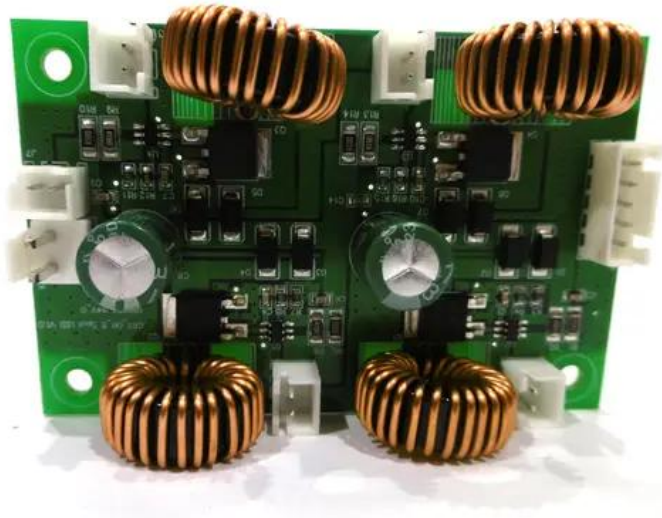

## Pcb (LED driver) Laser Derby MK2

Art. No.: E6510916

GTIN: 4026397697896

---

---

### Technical specifications:

Weight: 0.06 kg

---

---