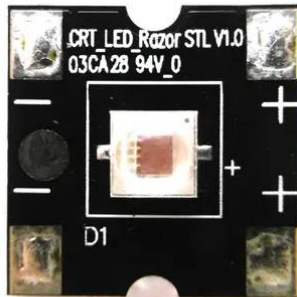

Pcb (LED/red) Laser Derby MK2

Art. No.: E6510917
GTIN: 4026397697827

List price: 13.32 €
incl. 19% VAT.

Pcb (LED/red) Laser Derby MK2

Art. No.: E6510917
GTIN: 4026397697827

Features:
