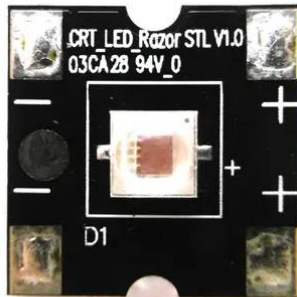

Pcb (LED/red) Laser Derby MK2

Art. No.: E6510917
GTIN: 4026397697827

Pcb (LED/red) Laser Derby MK2

Art. No.: E6510917
GTIN: 4026397697827

Features:
