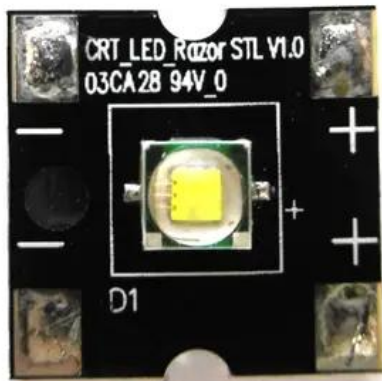

Pcb (LED/white) Laser Derby MK2

Art. No.: E6510920

GTIN: 4026397697858

List price: 13.32 €

incl. 19% VAT.

Features:

Technical specifications:

Weight: 0.01 kg

Scope of delivery:

Logistic

EAN / GTIN: 4026397697858

Weight: 0,00 kg

Length: 0.02 m

Width: 0.02 m

Height: 0.01 m