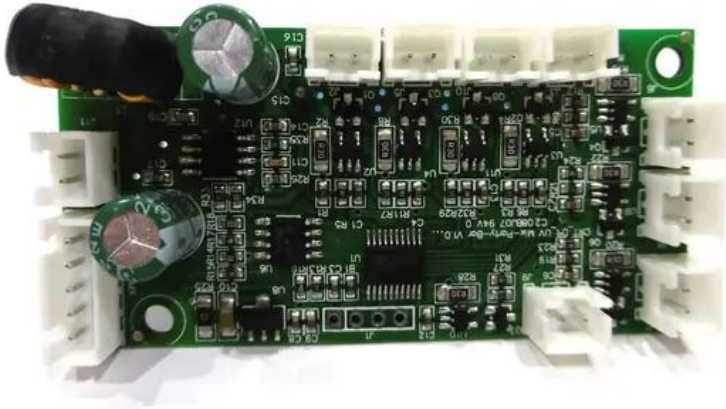

Pcb (Driver/UV-LED) KLS Scan Next FX (CRT_DR_UV Mix-Party-Bar V1.0) Art. No.: E6510933

GTIN: 4026397698077

Features:

Technical specifications:

Weight: 0.02 kg

Scope of delivery:

Logistic

EAN / GTIN: 4026397698077

Weight: 0,02 kg

Length: 0.07 m

Width: 0.04 m

Height: 0.02 m