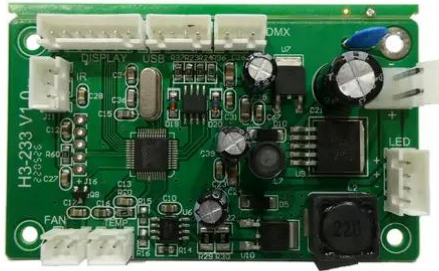

Pcb (Control) LED Theatre COB 100 WW (H3-233V1.0)

Art. No.: E6510975
GTIN: 4026397706451

Pcb (Control) LED Theatre COB 100 WW (H3-233V1.0)

Art. No.: E6510975
GTIN: 4026397706451

Features:
