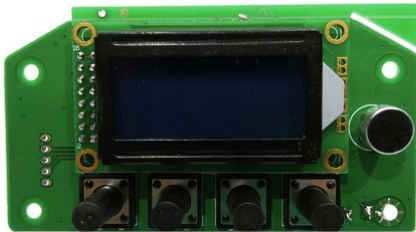

## Pcb (Display) LED Theatre COB 200WW (H3-237 V1.0)

**Art. No.: E6510983**

GTIN: 4026397706727

**List price: 38.65 €**  
incl. 19% VAT.

---

## Pcb (Display) LED Theatre COB 200WW (H3-237 V1.0)

**Art. No.: E6510983**

GTIN: 4026397706727

**Features:**

---