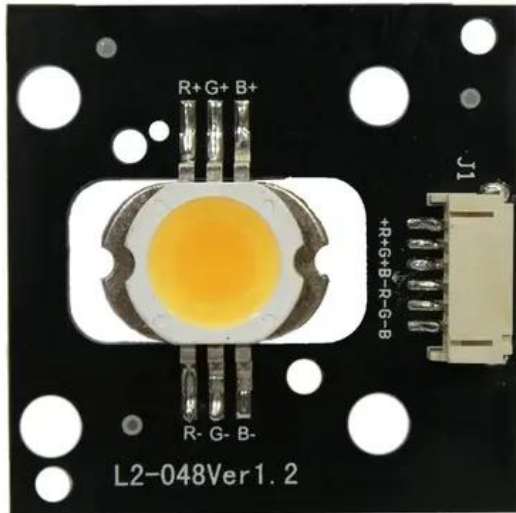

Pcb (LED) CBB-2 COB WW Bar (L2-048Ver1.2)

Art. No.: E6511077

GTIN: 4026397713091

Features:

Technical specifications:

Weight: 0.02 kg

Scope of delivery:

Logistic

EAN / GTIN: 4026397713091

Weight: 0,02 kg

Length: 0.05 m

Width: 0.05 m

Height: 0.01 m