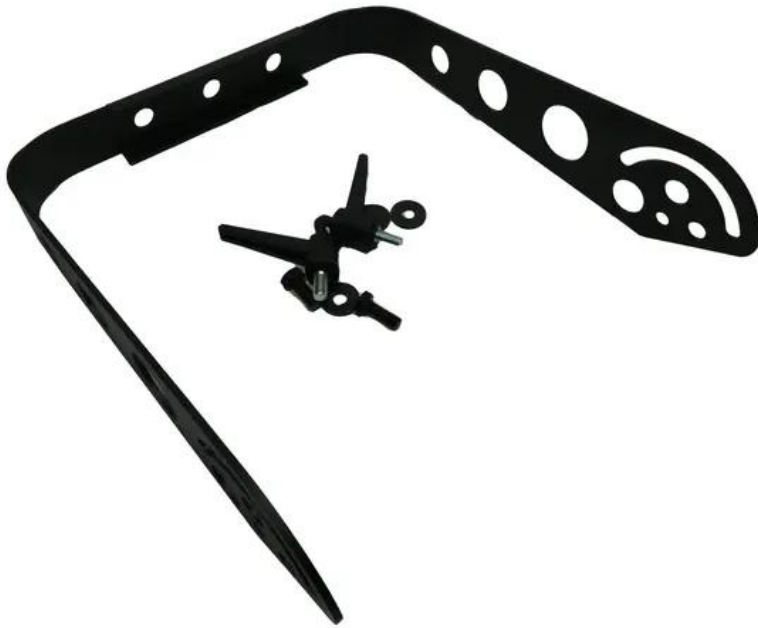

Bracket SW-250 (1-part)

Art. No.: E6511086

GTIN: 4026397713527

List price: 89.18 €

incl. 19% VAT.

Features:

Technical specifications:

Weight: 0.98 kg

Scope of delivery:

Logistic

EAN / GTIN: 4026397713527

Weight: 0,98 kg

Length: 0.31 m

Width: 0.29 m

Height: 0.07 m