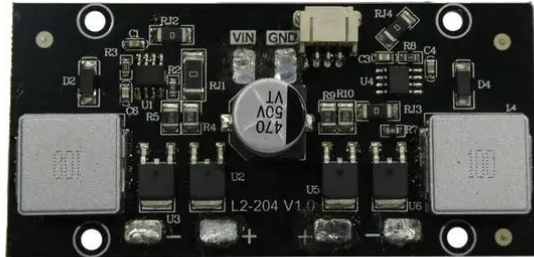

Pcb (LED-driver) Audience Blinder 2x100W LED COB WW (L2-204 V1.0)

Art. No.: E6511279

GTIN: 4026397733426

Pcb (LED-driver) Audience Blinder 2x100W LED COB WW (L2-204 V1.0)

Art. No.: E6511279

GTIN: 4026397733426