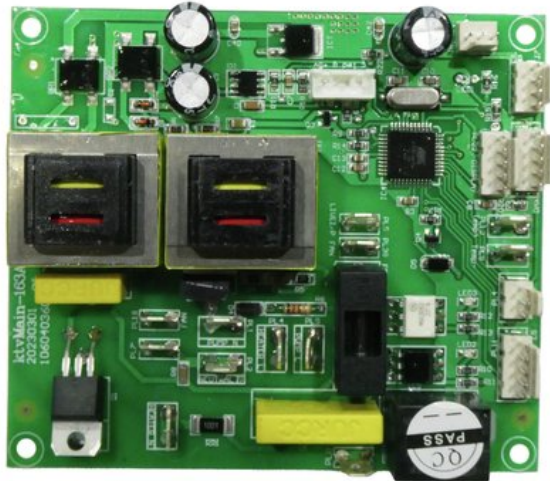

## Pcb (Control) NH-20 (ktvMAIN-163)

Art. No.: E6511389

GTIN: 4026397724806

---

**List price: 152.11 €**

incl. 19% VAT.

---

### Technical specifications:

---

Weight:	200 g
---------	-------

---

---