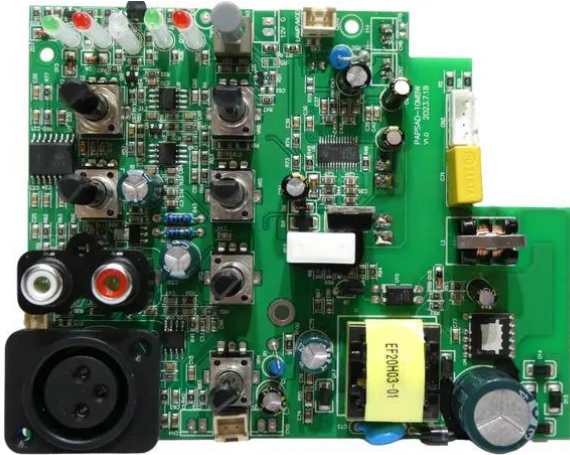

Pcb (Amp) MSE-8+

Art. No.: E6511521
GTIN: 4026397733471

All rights reserved. Subject to change without notice. Errors and omissions excepted.
Illustration only. Actual item may differ from photo.

Pcb (Amp) MSE-8+

Art. No.: E6511521
GTIN: 4026397733471

Features:

All rights reserved. Subject to change without notice. Errors and omissions excepted.
Illustration only. Actual item may differ from photo.