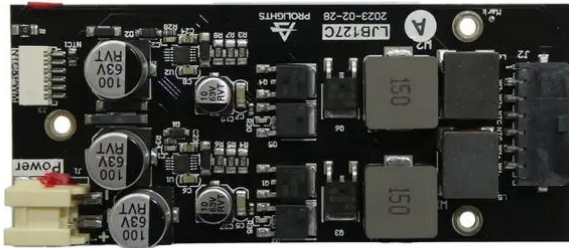

Pcb (LED driver) DMH-380 (LJB127C-A)

Art. No.: E6511531
GTIN: 4026397727968

Pcb (LED driver) DMH-380 (LJB127C-A)

Art. No.: E6511531
GTIN: 4026397727968

Features:
