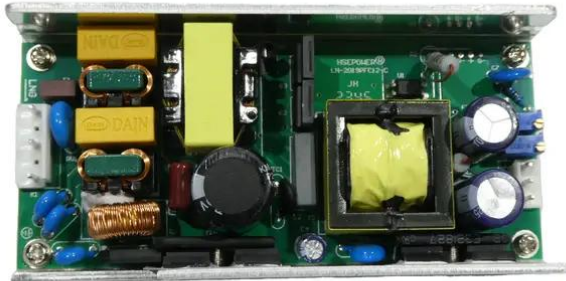

**Pcb (power supply) 21VDC/3,5A
AKKU Multiflood IP 8x10W (CCD-
U2100350)**

Art. No.: E6511558
GTIN: 4026397731231

**Pcb (power supply) 21VDC/3,5A
AKKU Multiflood IP 8x10W (CCD-
U2100350)**

Art. No.: E6511558
GTIN: 4026397731231

Features:

List price: 77.75 €
incl. 19% VAT.