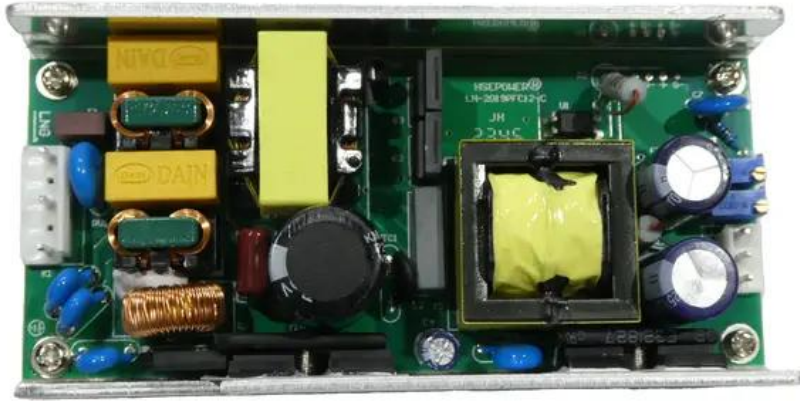

Pcb (power supply) 21VDC/3,5A AKKU Multiflood IP 8x10W (CCD-U2100350)t. No.: E6511558

GTIN: 4026397731231

Features:

Technical specifications:

Weight: 0.27 kg

Scope of delivery:

Logistic

EAN / GTIN: 4026397731231

Weight: 0,28 kg

Length: 0.13 m

Width: 0.06 m

Height: 0.04 m