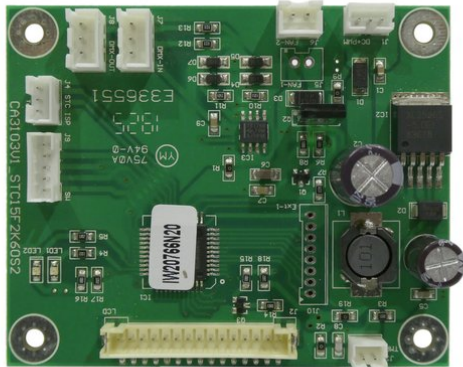

Pcb (Control) DarkFX Wash 2000

Art. No.: E6511690
GTIN: 4026397731330

List price: 68.41 €
incl. 19% VAT.

All rights reserved. Subject to change without notice. Errors and omissions excepted.
Illustration only. Actual item may differ from photo.

Pcb (Control) DarkFX Wash 2000

Art. No.: E6511690
GTIN: 4026397731330

Features:

All rights reserved. Subject to change without notice. Errors and omissions excepted.
Illustration only. Actual item may differ from photo.