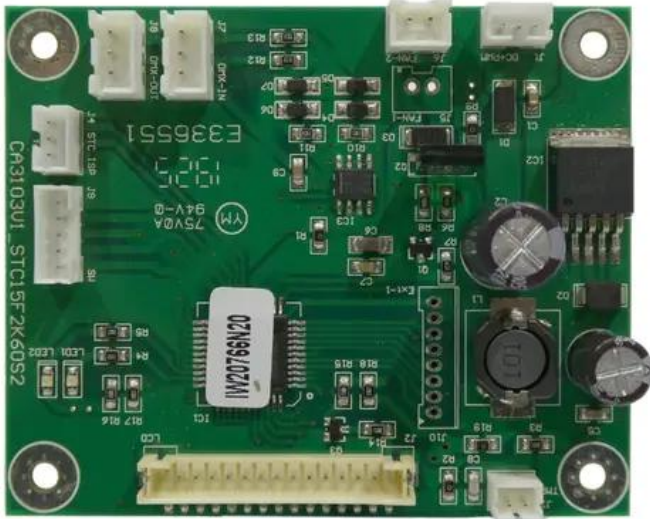

Pcb (Control) DarkFX Wash 2000

Art. No.: E6511690

GTIN: 4026397731330

Features:

Technical specifications:

Weight: 0.03 kg

Scope of delivery:

Logistic

EAN / GTIN: 4026397731330

Weight: 0,03 kg

Length: 0.08 m

Width: 0.07 m

Height: 0.02 m